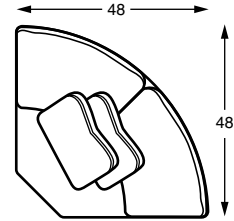

784 Cambria Sectionals

Features:

- Track Arm
- Finished Block Feet
- Box Border Seat Backs
- Standard with Topstitching.
- See 785 Bridgetown for welted version

784-001 Chair
44W 40 D 38 H

784-004 Estate Sofa
97W 40 D 38 H
784-004 3v3 Estate Sofa
784-0042 2v2 Estate Sofa

784-011 Sofa
88W 40 D 38 H

784-087 LAF Chaise
784-085 RAF Chaise
45W 68 D 38 H

784-C04/C09 Chaise Estate Sofa
97W 40 (67) D 38 H

784-090 Corner
40W 40 D 38 H

784-095 Corner Wedge
48W 48 D 38 H
Overall: 67"

784-080 RAF Sofa
78W 40 D 38 H

784-081 LAF Sofa
78W 40 D 38 H

784-082 Armless Sofa
70W 40 D 38 H

784-091 Armless Chair
35W 40 D 38 H

Configurations: